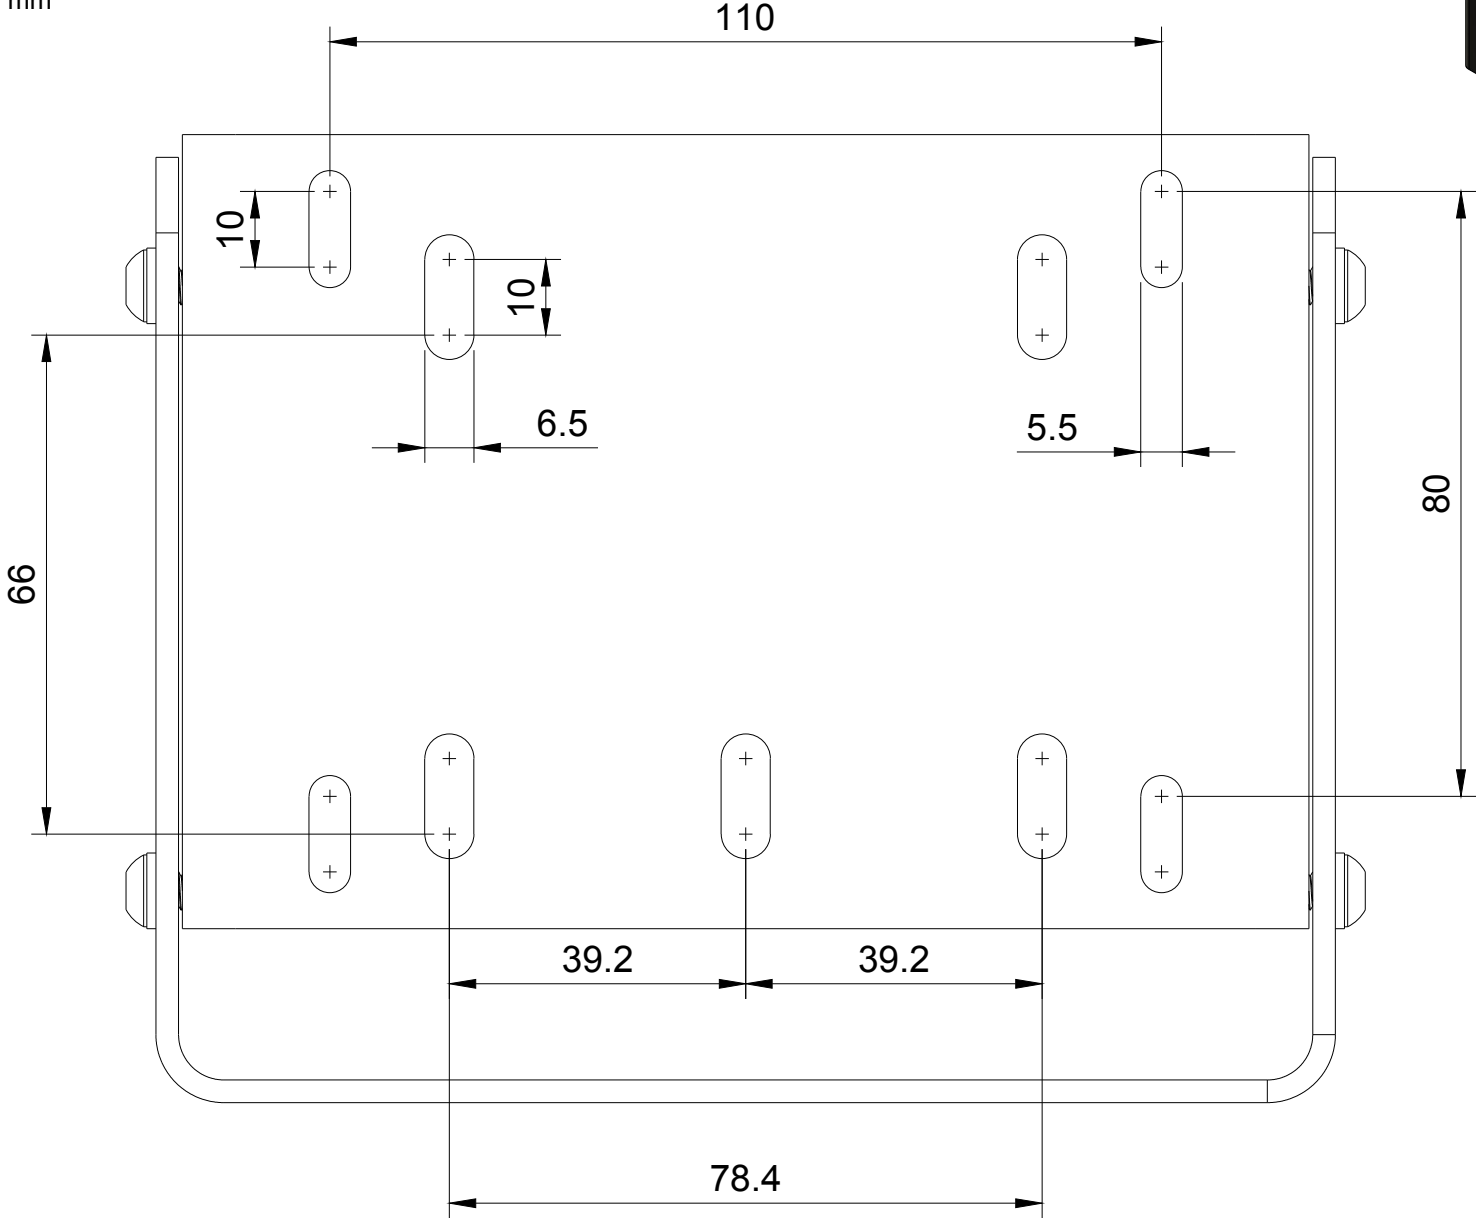

Simucube Mount

Drilling guide, A4, print at 100% scale
All dimensions in mm

SIMUCUBE